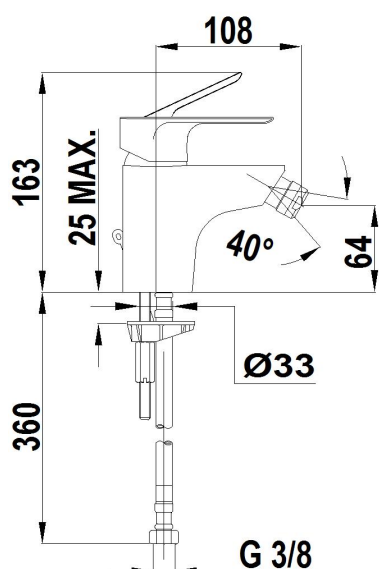

CALVIA

Bidet mixer

Ref: 326260200 EAN: 8413509207672

Finish: Chrome

- Swivel ball joint.
- 3/8"-1/2" flexible inlet pipes included.
- Anti-limescale aerator.
- Without drain stopper.

Downloads

User guide

Legal disclaimer: