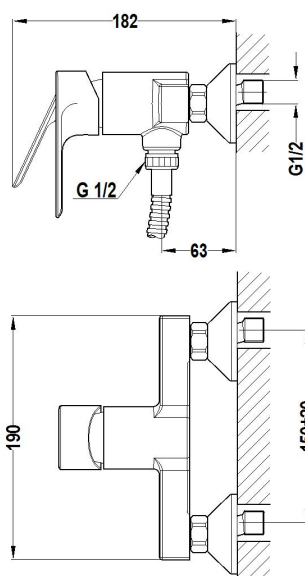

## CALVIA Shower mixer

Ref: 322320200 EAN: 8413509207542

Finish: Chrome

- Eccentric connections with noise reducers.
- With shower set: 1 function hand shower, 1.5 m metallic shower hose and adjustable holder.