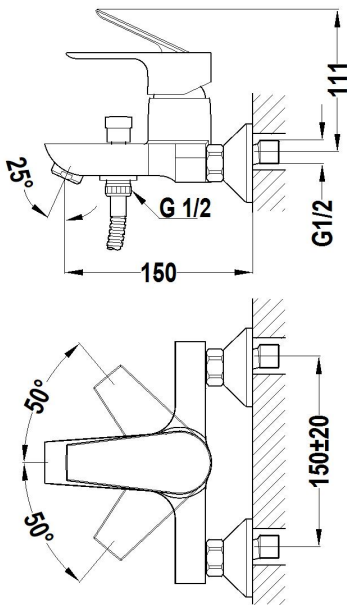

CALVIA

Bath shower mixer

Ref: 321220200 EAN: 8413509207528

Finish: Chrome

- Eccentric connections with noise reducers.
- Anti-limescale aerator.
- With shower set: 1 function hand shower, 1.75 m metallic shower hose and adjustable holder.