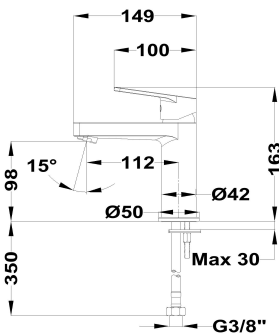

MANACOR
M washbasin mixer

Ref: 843460250 EAN: 8413509263968

Finish: Chrome

- Precise and smooth ceramic cartridge.
- Water flow limiter 5 L/min.
- Save up to 60% compared to a standard tap.
- Ideal for BREEAM and LEED projects.
- 3/8"-1/2" flexible inlet pipes included.
- Anti-limescale aerator.
- Without drain stopper.