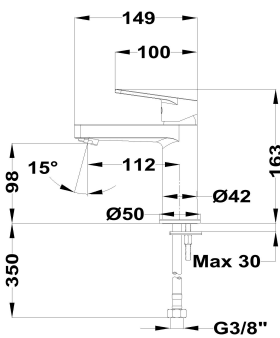

MANACOR
M washbasin mixer

Ref: 843460250 EAN: 8413509263968

Finish: Chrome

- Precise and smooth ceramic cartridge.
- Water flow limiter 5 L/min.
- Save up to 60% compared to a standard tap.
- Ideal for BREEAM and LEED projects.
- 3/8"-1/2" flexible inlet pipes included.
- Anti-limescale aerator.
- Without drain stopper.