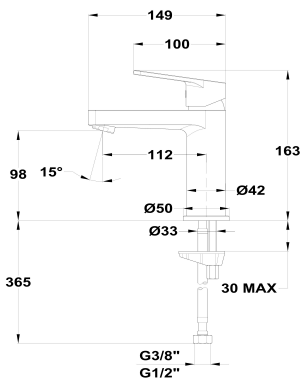

MANACOR
M washbasin mixer

Ref: 84346025N EAN: 8413509261872

Finish: Matte black

- Precise and smooth ceramic cartridge.
- Durable paint finish.
- Water flow limiter 5 L/min.
- Save up to 60% compared to a standard tap.
- Ideal for BREEAM and LEED projects.
- 3/8"-1/2" flexible inlet pipes included.
- Anti-limescale aerator.
- Without drain stopper.