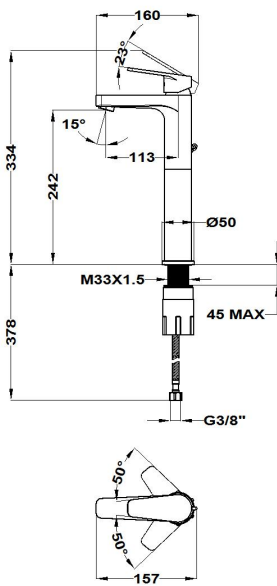

MANACOR  
**XI washbasin mixer**

Ref: 843110250 EAN: 8413509263975

Finish: Chrome

- Precise and smooth ceramic cartridge.
- Water flow limiter 5 L/min.
- Save up to 60% compared to a standard tap.
- Ideal for BREEAM and LEED projects.
- Easy Fix fast installation system.
- 3/8"-1/2" flexible inlet pipes included.
- Anti-limescale aerator.
- Without drain stopper.