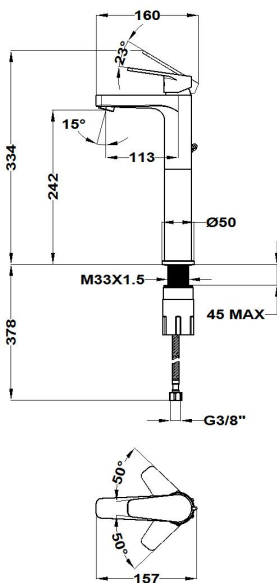

MANACOR
XI washbasin mixer

Ref: 84311025N EAN: 8413509261865

Finish: Matte black

- Precise and smooth ceramic cartridge.
- Durable paint finish.
- Water flow limiter 5 L/min.
- Save up to 60% compared to a standard tap.
- Ideal for BREEAM and LEED projects.
- Easy Fix fast installation system.
- 3/8"-1/2" flexible inlet pipes included.
- Anti-limescale aerator.
- Without drain stopper.