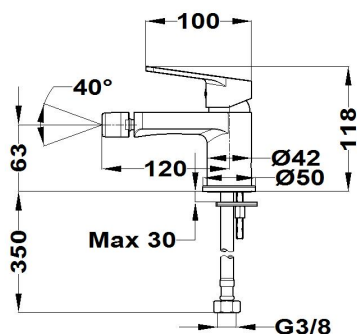

MANACOR
Bidet mixer

Ref: 846260200 EAN: 8413509220022

Finish: Chrome

- Swivel ball joint.
- 3/8"-1/2" flexible inlet pipes included.
- Anti-limescale aerator.
- Without drain stopper.

Downloads

User guide

Legal disclaimer: