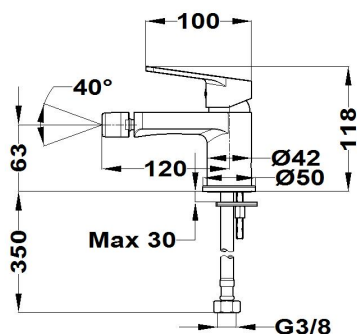

MANACOR

Bidet mixer

Ref: 84626020N EAN: 8413509272977

Finish: Matte black

- Durable paint finish.
- Swivel ball joint.
- 3/8"-1/2" flexible inlet pipes included.
- Anti-limescale aerator.
- Without drain stopper.