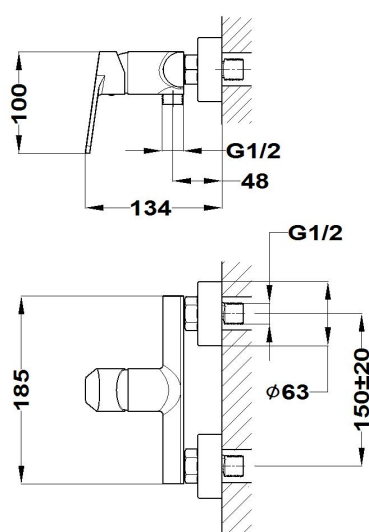

MANACOR

Shower mixer

Ref: 842320200 EAN: 8413509219989

Finish: Chrome

- Eccentric connections with noise reducers.
- With shower set: 3 functions hand shower, 1.5 m metallic shower hose and adjustable holder.

Iconos

Downloads

User guide

Legal disclaimer:

*Certain technical factors and features of our finishes may be altered due to possible variations in the configuration of your computer and/or printer; these data are therefore only approximate and not definitive. We regularly review our product specifications to improve their characteristics and warranties. Please request detailed information from our sales department for any building or refitting projects.