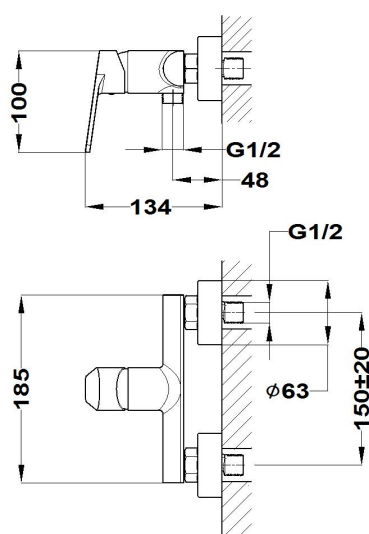

MANACOR
Shower mixer

Ref: 842320200 EAN: 8413509219989

Acabado: Chrome

- Eccentric connections with noise reducers
- With shower set: 3 functions hand shower, 1.5 m metallic shower hose and adjustable holder