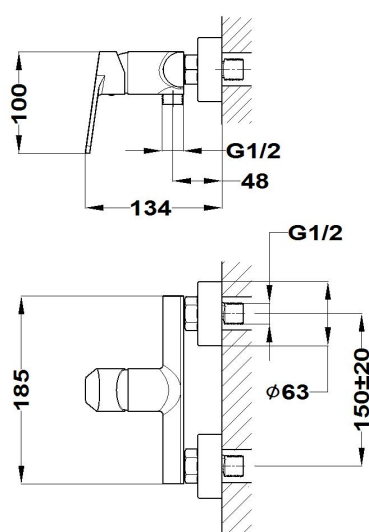

MANACOR

Shower mixer

Ref: 842320200 EAN: 8413509219989

Finish: Chrome

- Eccentric connections with noise reducers.
- With shower set: 3 functions hand shower, 1.5 m metallic shower hose and adjustable holder.