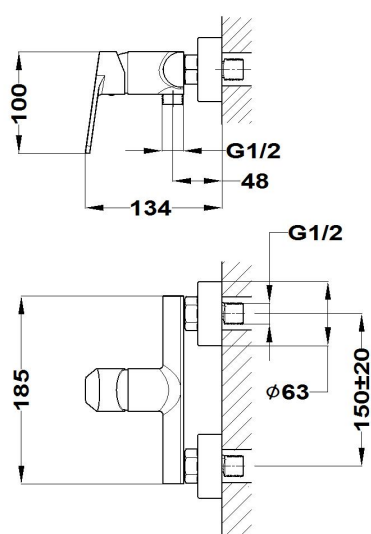

### Shower mixer

Ref: 84232020N EAN: 8413509261858

Finish: Matte black

- Durable paint finish.
- Eccentric connections with noise reducers.
- With shower set: 3 functions hand shower, 1.5 m metallic shower hose and adjustable holder.