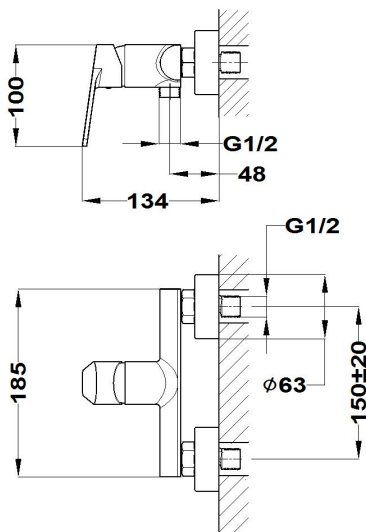

MANACOR Shower mixer

Ref: 84232020N EAN: 8413509261858

Finish: Matte black

- Durable paint finish.
- Eccentric connections with noise reducers.
- With shower set: 3 functions hand shower, 1.5 m metallic shower hose and adjustable holder.