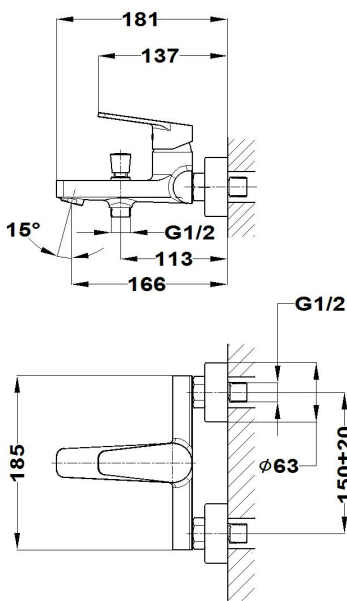

MANACOR
Bath shower mixer

Ref: 841220200 EAN: 8413509219965

Finish: Chrome

- Eccentric connections with noise reducers.
- Anti-limescale aerator.
- With shower set: 3 functions hand shower, 1.75 m metallic shower hose and adjustable holder.