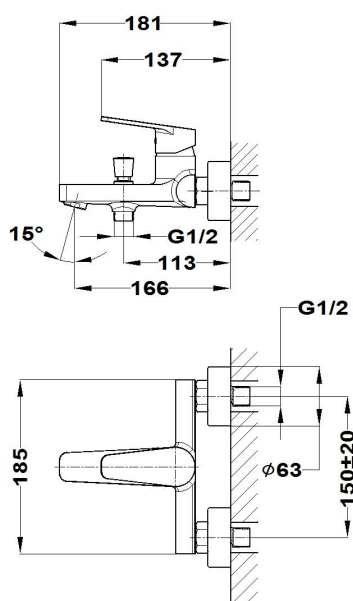

MANACOR

Bath shower mixer

Ref: 84122020N EAN: 8413509261841

Finish: Matte black

- Durable paint finish.
- Eccentric connections with noise reducers.
- Anti-limescale aerator.
- With shower set: 3 functions hand shower, 1.75 m metallic shower hose and adjustable holder.