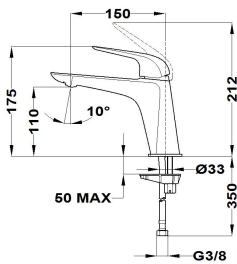

**ITACA****L washbasin mixer**

Ref: 673860200 EAN: 8413509219330

Finish: Chrome

- Precise and smooth ceramic cartridge.
- Water flow limiter 5 L/min.
- Save up to 60% compared to a standard tap.
- Ideal for BREEAM and LEED projects.
- 3/8"-1/2" flexible inlet pipes included.
- Anti-limescale aerator.
- Without drain stopper.