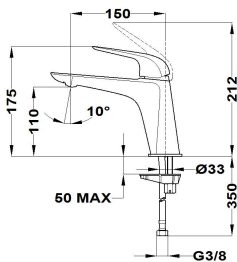

ITACA

L washbasin mixer

Ref: 67386020BZ EAN: 8413509235408

Finish: Metallic bronze

- Precise and smooth ceramic cartridge.
- PVD finish.
- Anti-fingerprint treatment.
- Water flow limiter 5 L/min.
- Save up to 60% compared to a standard tap.
- Ideal for BREEAM and LEED projects.
- 3/8"-1/2" flexible inlet pipes included.
- Anti-limescale aerator.
- Without drain stopper.