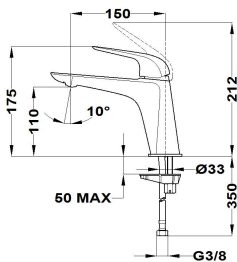

ITACA

L washbasin mixer

Ref: 67386020N2 EAN: 8413509235439

Finish: Metallic black

- Precise and smooth ceramic cartridge.
- PVD finish.
- Anti-fingerprint treatment.
- Water flow limiter 5 L/min.
- Save up to 60% compared to a standard tap.
- Ideal for BREEAM and LEED projects.
- 3/8"-1/2" flexible inlet pipes included.
- Anti-limescale aerator.
- Without drain stopper.