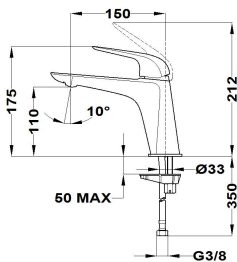

ITACA

L washbasin mixer

Ref: 67386020N2 EAN: 8413509235439

Finish: Metallic black

- Precise and smooth ceramic cartridge.
- PVD finish.
- Anti-fingerprint treatment.
- Water flow limiter 5 L/min.
- Save up to 60% compared to a standard tap.
- Ideal for BREEAM and LEED projects.
- 3/8"-1/2" flexible inlet pipes included.
- Anti-limescale aerator.
- Without drain stopper.

Iconos

Downloads

User guide

Legal disclaimer:

*Certain technical factors and features of our finishes may be altered due to possible variations in the configuration of your computer and/or printer; these data are therefore only approximate and not definitive. We regularly review our product specifications to improve their characteristics and warranties. Please request detailed information from our sales department for any building or refitting projects.