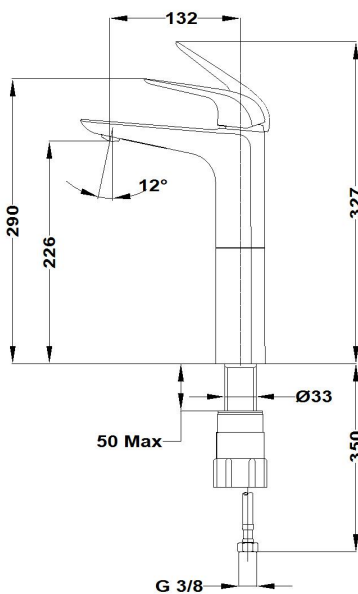

ITACA

XI washbasin mixer

Ref: 673660200 EAN: 8413509219477

Finish: Chrome

- Precise and smooth ceramic cartridge.
- Water flow limiter 5 L/min.
- Save up to 60% compared to a standard tap.
- Ideal for BREEAM and LEED projects.
- Easy Fix fast installation system.
- 3/8"-1/2" flexible inlet pipes included.
- Anti-limescale aerator.
- Without drain stopper.