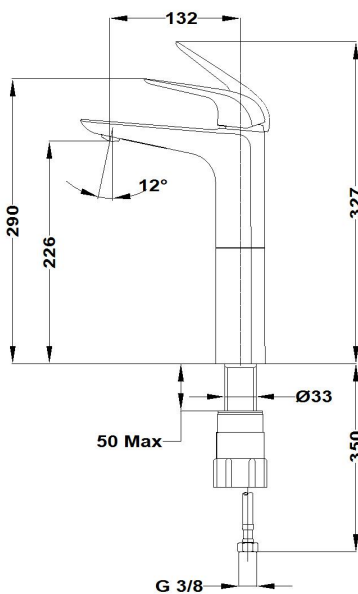

ITACA

XI washbasin mixer

Ref: 67366020BZ EAN: 8413509235248

Finish: Metallic bronze

- Precise and smooth ceramic cartridge.
- PVD finish.
- Anti-fingerprint treatment.
- Water flow limiter 5 L/min.
- Save up to 60% compared to a standard tap.
- Ideal for BREEAM and LEED projects.
- Easy Fix fast installation system.
- 3/8"-1/2" flexible inlet pipes included.
- Anti-limescale aerator.
- Without drain stopper.