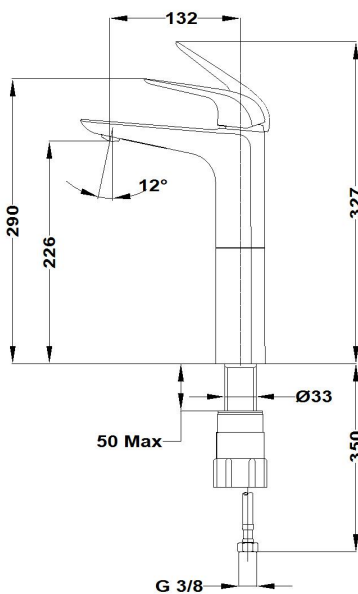

ITACA

XI washbasin mixer

Ref: 67366020N2 EAN: 8413509235279

Finish: Metallic black

- Precise and smooth ceramic cartridge.
- PVD finish.
- Anti-fingerprint treatment.
- Water flow limiter 5 L/min.
- Save up to 60% compared to a standard tap.
- Ideal for BREEAM and LEED projects.
- Easy Fix fast installation system.
- 3/8"-1/2" flexible inlet pipes included.
- Anti-limescale aerator.
- Without drain stopper.