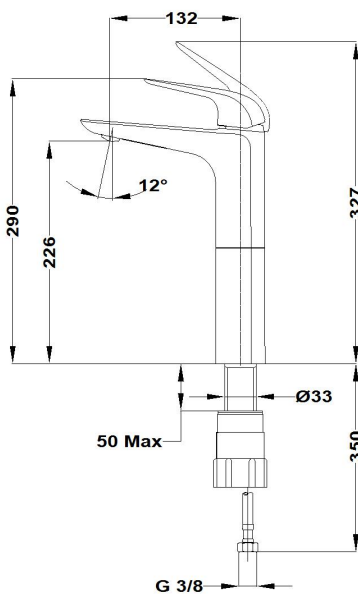

## ITACA XI washbasin mixer

Ref: 67366020N2 EAN: 8413509235279

Acabado: Metallic black 

- Precise and smooth ceramic cartridge.
- PVD finish.
- Anti-fingerprint treatment.
- Water flow limiter 5 L/min.
- Save up to 60% compared to a standard tap.
- Ideal for BREEAM and LEED projects.
- Easy Fix fast installation system.
- 3/8"-1/2" flexible inlet pipes included.
- Anti-limescale aerator.
- Without drain stopper.