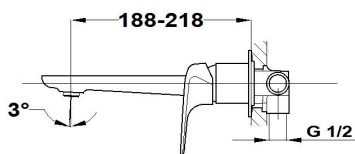

ITACA

Wall-mounted washbasin mixer

Ref: 674610200 EAN: 8413509231073

Finish: Chrome

- Anti-limescale aerator.

Downloads

User guide

Legal disclaimer: