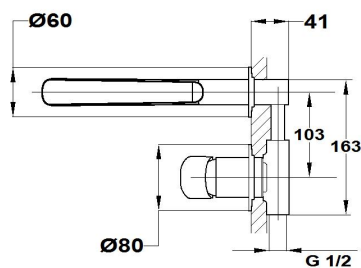

ITACA

Wall-mounted washbasin mixer

Ref: 674610200 EAN: 8413509231073

Finish: Chrome

- Anti-limescale aerator.

Downloads

User guide

Legal disclaimer: