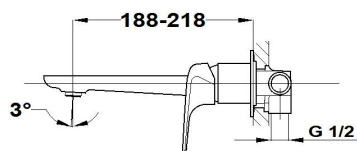

## ITACA

**Wall-mounted washbasin mixer**

Ref: 67461020BZ EAN: 8413509235521

Finish: Metallic bronze

- PVD finish.
- Anti-fingerprint treatment.
- Anti-limescale aerator.

**Iconos****Downloads**[User guide](#)**Legal disclaimer:**