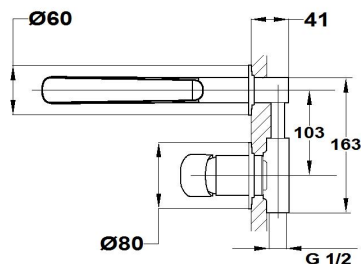

## ITACA

**Wall-mounted washbasin mixer**

Ref: 67461020BZ EAN: 8413509235521

Finish: Metallic bronze

- PVD finish.
- Anti-fingerprint treatment.
- Anti-limescale aerator.

**Iconos****Downloads**[User guide](#)**Legal disclaimer:**