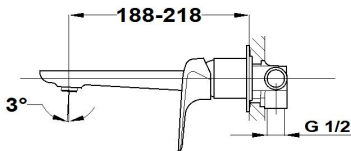

### Wall-mounted washbasin mixer

Ref: 67461020N2 EAN: 8413509235552

Finish: Metallic black

- PVD finish.
- Anti-fingerprint treatment.
- Anti-limescale aerator.