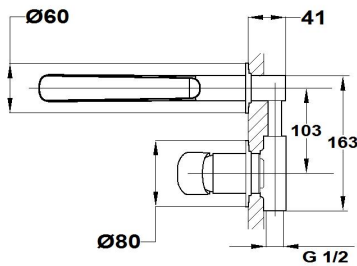

### Wall-mounted washbasin mixer

Ref: 67461020N2 EAN: 8413509235552

Finish: Metallic black

- PVD finish.
- Anti-fingerprint treatment.
- Anti-limescale aerator.