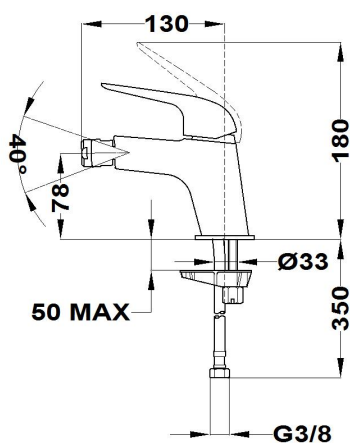

ITACA

Bidet mixer

Ref: 676260200 EAN: 8413509219415

Finish: Chrome

- Swivel ball joint.
- 3/8"-1/2" flexible inlet pipes included.
- Anti-limescale aerator.
- Without drain stopper.

Downloads

User guide

Legal disclaimer: