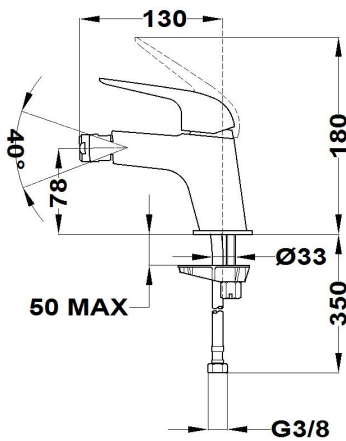

ITACA
Bidet mixer

Ref: 67626020BZ EAN: 8413509235569

Finish: Metallic bronze

- PVD finish.
- Anti-fingerprint treatment.
- Swivel ball joint.
- 3/8"-1/2" flexible inlet pipes included.
- Anti-limescale aerator.
- Without drain stopper.