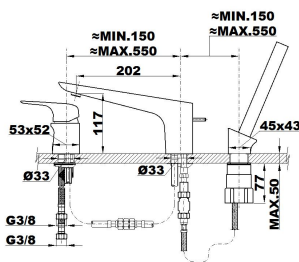

## ITACA

**Three hole deck bath shower mixer**

Ref: 671520200 EAN: 8413509231066

Finish: Chrome

- Fixed central spout with integrated diverter.
- 1/2" flexible inlet pipes included.
- Anti-limescale aerator.
- With shower set: 1 function hand shower, 1.5 m metallic shower hose and adjustable holder.