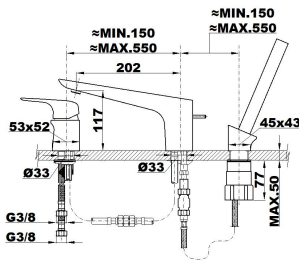

### Three hole deck bath shower mixer

Ref: 671520200 EAN: 8413509231066

Acabado: Chrome

- Fixed central spout with integrated diverter
- 1/2" flexible inlet pipes included
- Anti-limescale aerator
- With shower set: 1 function hand shower, 1.5 m metallic shower hose and adjustable holder