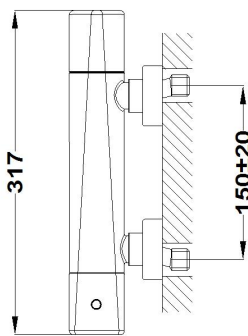

ITACA

Thermostatic shower mixer

Ref: 672010200 EAN: 8413509234944

Finish: Chrome

- Safe Touch technology for a cooler feel when touching the tap body.
- Safety temperature stop at 38° C.
- Precise and smooth thermostatic cartridge.
- Impurity-collecting filters.
- Non-return valves.
- Ceramic diverter.
- Eccentric connections with noise reducers.
- Without shower set.