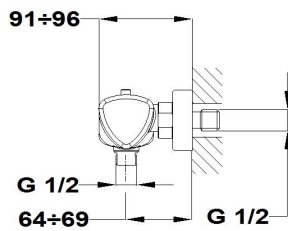

ITACA

Thermostatic shower mixer

Ref: 672010200 EAN: 8413509234944

Finish: Chrome

- Safe Touch technology for a cooler feel when touching the tap body.
- Safety temperature stop at 38° C.
- Precise and smooth thermostatic cartridge.
- Impurity-collecting filters.
- Non-return valves.
- Ceramic diverter.
- Eccentric connections with noise reducers.
- Without shower set.