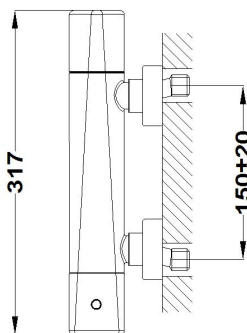

ITACA

Thermostatic shower mixer

Ref: 67201020BZ EAN: 8413509247609

Finish: Chrome

- Safe Touch technology for a cooler feel when touching the tap body.
- Safety temperature stop at 38° C.
- Precise and smooth thermostatic cartridge.
- Impurity-collecting filters.
- Non-return valves.
- Ceramic diverter.
- Eccentric connections with noise reducers.
- Without shower set.