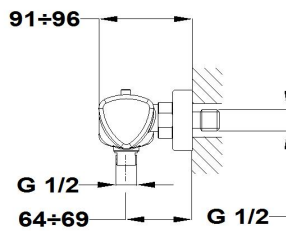

ITACA

Thermostatic shower mixer

Ref: 67201020BZ EAN: 8413509247609

Finish: Chrome

- Safe Touch technology for a cooler feel when touching the tap body.
- Safety temperature stop at 38° C.
- Precise and smooth thermostatic cartridge.
- Impurity-collecting filters.
- Non-return valves.
- Ceramic diverter.
- Eccentric connections with noise reducers.
- Without shower set.