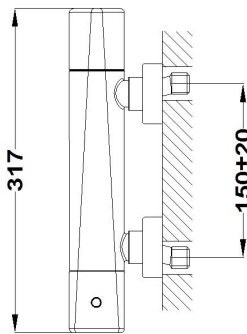

- Safe Touch technology for a cooler feel when touching the tap body.
- Safety temperature stop at 38° C.
- Precise and smooth thermostatic cartridge.
- PVD finish.
- Anti-fingerprint treatment.
- Impurity-collecting filters.
- Non-return valves.
- Ceramic diverter.
- Eccentric connections with noise reducers.
- Without shower set.