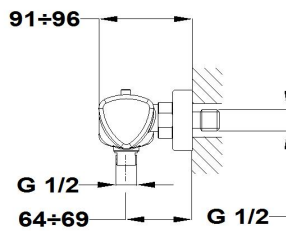

## Thermostatic shower mixer

Ref: 67201020N2 EAN: 8413509247630

Finish: Chrome

- Safe Touch technology for a cooler feel when touching the tap body.
- Safety temperature stop at 38° C.
- Precise and smooth thermostatic cartridge.
- PVD finish.
- Anti-fingerprint treatment.
- Impurity-collecting filters.
- Non-return valves.
- Ceramic diverter.
- Eccentric connections with noise reducers.
- Without shower set.