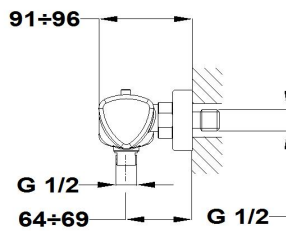

Iconos

Downloads

User guide

Legal disclaimer:

*Certain technical factors and features of our finishes may be altered due to possible variations in the configuration of your computer and/or printer; these data are therefore only approximate and not definitive. We regularly review our product specifications to improve their characteristics and warranties. Please request detailed information from our sales department for any building or refitting projects.