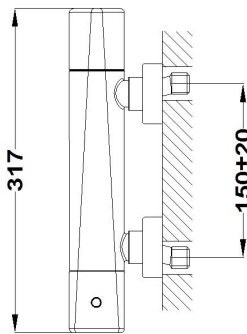

## Thermostatic shower mixer

Ref: 67201020N2 EAN: 8413509247630

Finish: Chrome

- Safe Touch technology for a cooler feel when touching the tap body.
- Safety temperature stop at 38° C.
- Precise and smooth thermostatic cartridge.
- PVD finish.
- Anti-fingerprint treatment.
- Impurity-collecting filters.
- Non-return valves.
- Ceramic diverter.
- Eccentric connections with noise reducers.
- Without shower set.