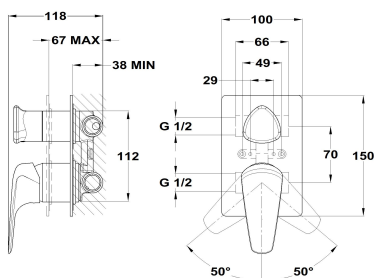

### 2 way built in part

Ref: 671700200 EAN: 8413509279150

Finish: Chrome

- Precise and smooth ceramic cartridge.
- Ultraslim plate.
- Built-in part not included.
- Required built in part ref. 1096500.
- Without shower set.