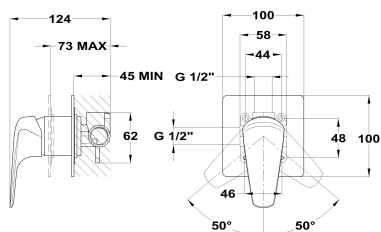

ITACA

1 way built in part

Ref: 672400200 EAN: 8413509279143

Finish: Chrome

- Precise and smooth ceramic cartridge.
- Ultrathin plate.
- Built-in part not included.
- Required built-in part ref. 1096400.
- Without shower set.