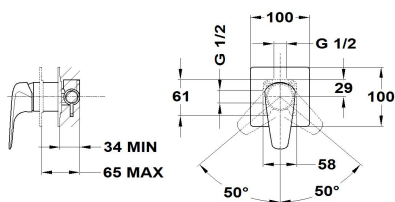

ITACA

1 way built in part

Ref: 67241020BZ EAN: 8413509234968

Finish: Metallic bronze

- Precise and smooth ceramic cartridge.
- PVD finish.
- Anti-fingerprint treatment.
- Ultraslim plate.
- Built in part included.
- Without shower set.