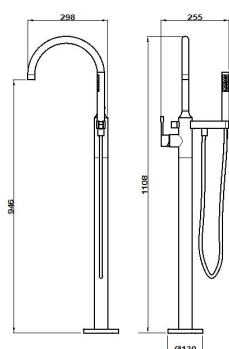

ITACA

Freestanding bathtub mixer

Ref: 182330200 EAN: 8413509245957

Finish: Chrome

- Anti-limescale aerator.
- With shower set: 1 function hand shower, 1.5 m metallic shower hose and adjustable holder.

Legal disclaimer: