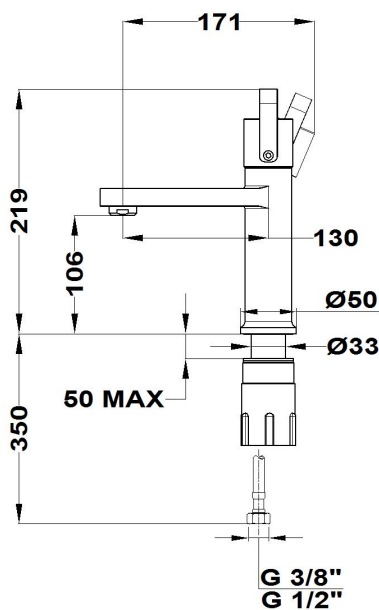

LAVI

L washbasin mixer

Ref: 31386020NA EAN: 8413509264309

Finish: Matte black / amazon oak

- Precise and smooth ceramic cartridge.
- Durable paint finish.
- Water flow limiter 5 L/min.
- Save up to 60% compared to a standard tap.
- Ideal for BREEAM and LEED projects.
- Easy Fix fast installation system.
- 3/8"-1/2" flexible inlet pipes included.
- Anti-limescale aerator.
- Without drain stopper.