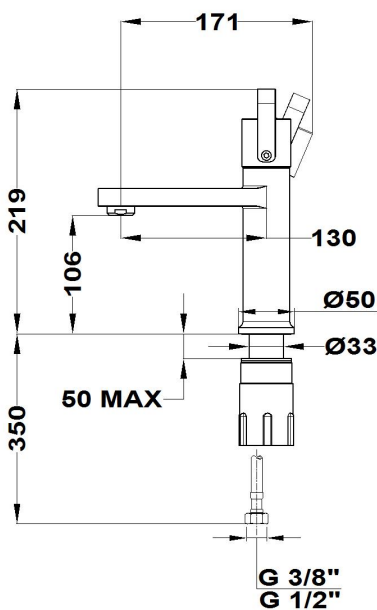

## L washbasin mixer

Ref: 31386020NA EAN: 8413509264309

Finish: Matte black / amazon oak

- Precise and smooth ceramic cartridge.
- Durable paint finish.
- Water flow limiter 5 L/min.
- Save up to 60% compared to a standard tap.
- Ideal for BREEAM and LEED projects.
- Easy Fix fast installation system.
- 3/8"-1/2" flexible inlet pipes included.
- Anti-limescale aerator.
- Without drain stopper.