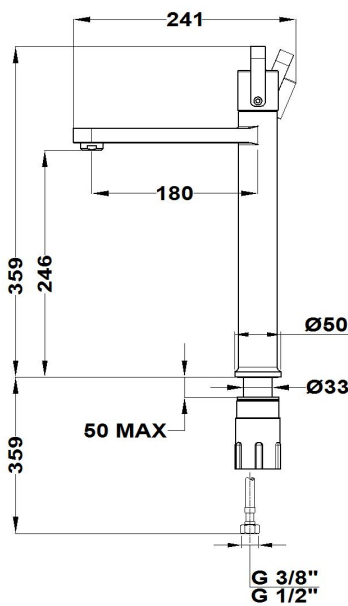

LAVI  
**XI washbasin mixer**

Ref: 31366020WA EAN: 8413509264323

Finish: Matte white / amazon oak

- Precise and smooth ceramic cartridge.
- Durable paint finish.
- Water flow limiter 5 L/min.
- Save up to 60% compared to a standard tap.
- Ideal for BREEAM and LEED projects.
- Easy Fix fast installation system.
- 3/8"-1/2" flexible inlet pipes included.
- Anti-limescale aerator.
- Without drain stopper.