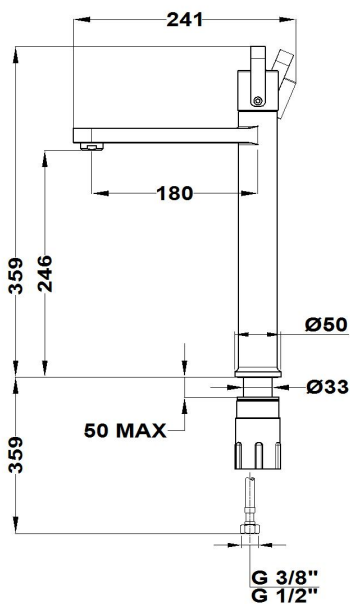

LAVI

XI washbasin mixer

Ref: 31366020NA EAN: 8413509264330

Finish: Matte black / amazon oak

- Precise and smooth ceramic cartridge.
- Durable paint finish.
- Water flow limiter 5 L/min.
- Save up to 60% compared to a standard tap.
- Ideal for BREEAM and LEED projects.
- Easy Fix fast installation system.
- 3/8"-1/2" flexible inlet pipes included.
- Anti-limescale aerator.
- Without drain stopper.