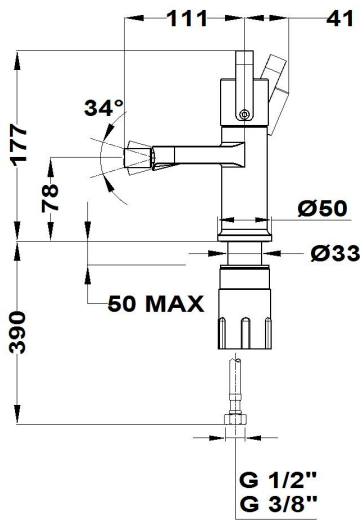

LAVI
Bidet mixer

Ref: 31626020WA EAN: 8413509264385

Finish: Matte white / amazon oak

- Durable paint finish.
- Swivel ball joint.
- 3/8"-1/2" flexible inlet pipes included.
- Anti-limescale aerator.
- Without drain stopper.