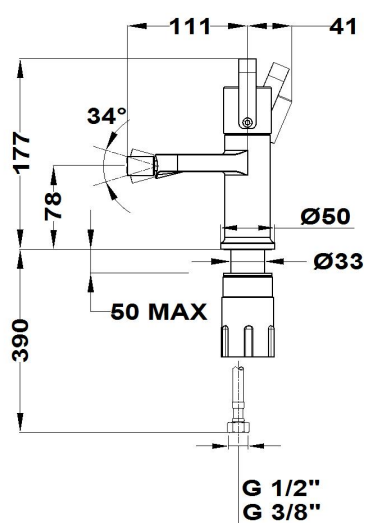

LAVI

Bidet mixer

Ref: 31626020NA EAN: 8413509264392

Finish: Matte black / amazon oak

- Durable paint finish.
- Swivel ball joint.
- 3/8"-1/2" flexible inlet pipes included.
- Anti-limescale aerator.
- Without drain stopper.