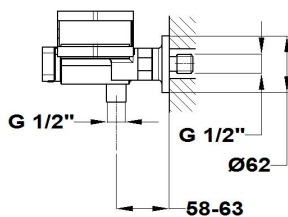

LAVI
Shower mixer

Ref: 31232020WA EAN: 8413509264507

Finish: Matte white / amazon oak

- Safe Touch technology for a cooler feel when touching the tap body.
- Durable paint finish.
- Eccentric connections with noise reducers.
- With shower set: 1 function hand shower, 1.50 m PVC shower hose.