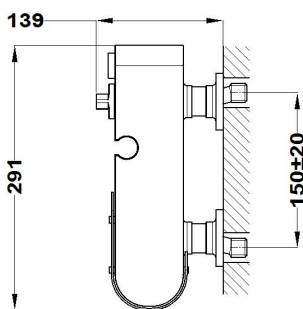

LAVI
Shower mixer

Ref: 31232020WA EAN: 8413509264507

Finish: Matte white / amazon oak

- Safe Touch technology for a cooler feel when touching the tap body.
- Durable paint finish.
- Eccentric connections with noise reducers.
- With shower set: 1 function hand shower, 1.50 m PVC shower hose.