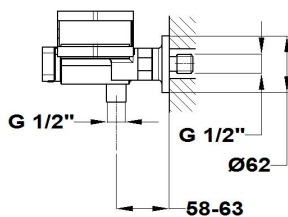

LAVI  
**Shower mixer**

Ref: 31232020NA EAN: 8413509264514

Finish: Matte black / amazon oak

- Safe Touch technology for a cooler feel when touching the tap body.
- Durable paint finish.
- Eccentric connections with noise reducers.
- With shower set: 1 function hand shower, 1.50 m PVC shower hose.