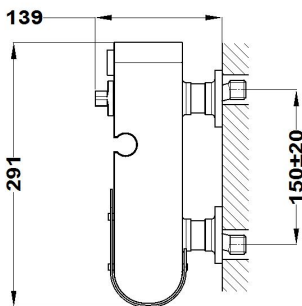

LAVI  
**Shower mixer**

Ref: 31232020NA EAN: 8413509264514

Finish: Matte black / amazon oak

- Safe Touch technology for a cooler feel when touching the tap body.
- Durable paint finish.
- Eccentric connections with noise reducers.
- With shower set: 1 function hand shower, 1.50 m PVC shower hose.