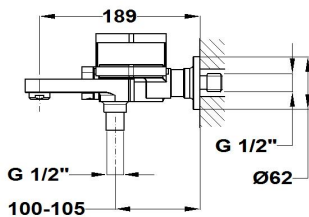

## Bath shower mixer

Ref: 31122020WA EAN: 8413509264477

Finish: Matte white / amazon oak

- Safe Touch technology for a cooler feel when touching the tap body.
- Precise and smooth ceramic cartridge.
- Durable paint finish.
- Retractable spout - when spout is hidden.
- shower function - when spout is out.
- bathtub.
- Button-operated selection.
- Ceramic diverter.
- Eccentric connections with noise reducers.
- Anti-limescale aerator.
- With shower set: 1 function hand shower, 1.75 m PVC shower hose.