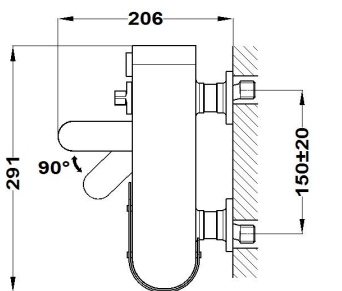

## Bath shower mixer

Ref: 31122020WA EAN: 8413509264477

Finish: Matte white / amazon oak

- Safe Touch technology for a cooler feel when touching the tap body.
- Precise and smooth ceramic cartridge.
- Durable paint finish.
- Retractable spout - when spout is hidden.
- shower function - when spout is out.
- bathtub.
- Button-operated selection.
- Ceramic diverter.
- Eccentric connections with noise reducers.
- Anti-limescale aerator.
- With shower set: 1 function hand shower, 1.75 m PVC shower hose.