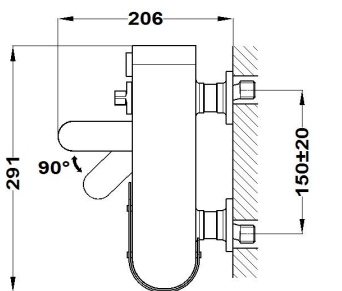

LAVI

Bath shower mixer

Ref: 31122020NA EAN: 8413509264484

Finish: Matte black / amazon oak

- Safe Touch technology for a cooler feel when touching the tap body.
- Precise and smooth ceramic cartridge.
- Durable paint finish.
- Retractable spout - when spout is hidden.
- shower function - when spout is out.
- bathtub.
- Button-operated selection.
- Ceramic diverter.
- Eccentric connections with noise reducers.
- Anti-limescale aerator.
- With shower set: 1 function hand shower, 1.75 m PVC shower hose.