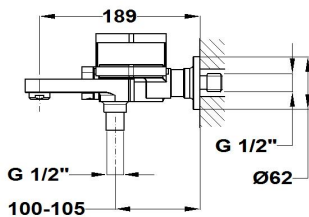

LAVI

Bath shower mixer

Ref: 31122020NA EAN: 8413509264484

Finish: Matte black / amazon oak

- Safe Touch technology for a cooler feel when touching the tap body.
- Precise and smooth ceramic cartridge.
- Durable paint finish.
- Retractable spout - when spout is hidden.
- shower function - when spout is out.
- bathtub.
- Button-operated selection.
- Ceramic diverter.
- Eccentric connections with noise reducers.
- Anti-limescale aerator.
- With shower set: 1 function hand shower, 1.75 m PVC shower hose.