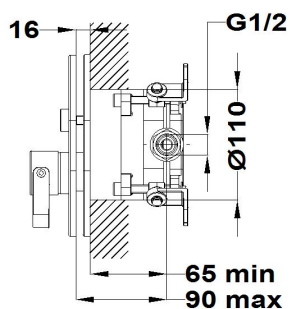

## 2 way built in part

Ref: 31170020WA EAN: 8413509264590

Finish: Matte white / amazon oak

- Precise and smooth ceramic cartridge.
- Durable paint finish.
- Ultraslim plate.
- Built-in part not included.
- Required Multi-Box (ref.1065200).
- Without shower set.