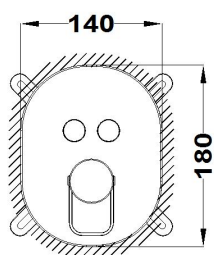

## 2 way built in part

Ref: 31170020WA EAN: 8413509264590

Finish: Matte white / amazon oak

- Precise and smooth ceramic cartridge.
- Durable paint finish.
- Ultraslim plate.
- Built-in part not included.
- Required Multi-Box (ref.1065200).
- Without shower set.