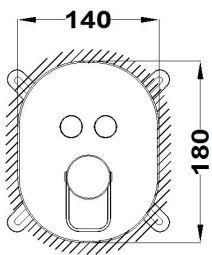

## 2 way built in part

Ref: 31170020NA EAN: 8413509264606

Finish: Matte black / amazon oak

- Precise and smooth ceramic cartridge.
- Durable paint finish.
- Ultraslim plate.
- Built-in part not included.
- Required Multi-Box (ref.1065200).
- Without shower set.