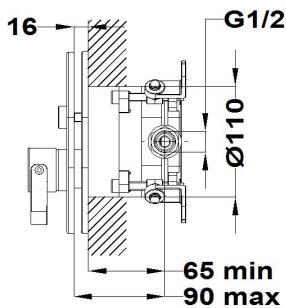

## 2 way built in part

Ref: 31170020NA EAN: 8413509264606

Finish: Matte black / amazon oak

- Precise and smooth ceramic cartridge.
- Durable paint finish.
- Ultraslim plate.
- Built-in part not included.
- Required Multi-Box (ref.1065200).
- Without shower set.