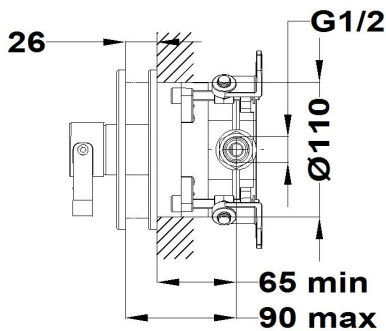

### 1 way built in part

Ref: 31240020WA EAN: 8413509264569

Finish: Matte white / amazon oak

- Precise and smooth ceramic cartridge.
- Durable paint finish.
- Ultraslim plate.
- Built-in part not included.
- Required Multi-Box (ref.1065200).
- Without shower set.