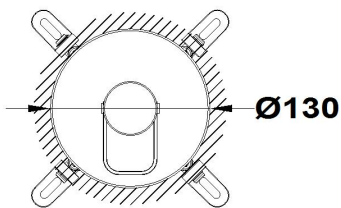

### 1 way built in part

Ref: 31240020WA EAN: 8413509264569

Finish: Matte white / amazon oak

- Precise and smooth ceramic cartridge.
- Durable paint finish.
- Ultraslim plate.
- Built-in part not included.
- Required Multi-Box (ref.1065200).
- Without shower set.