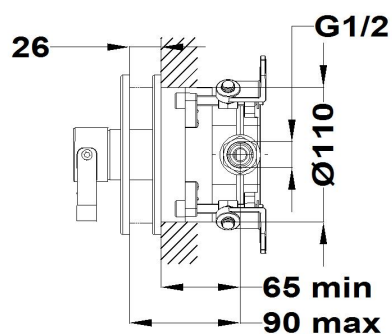

Downloads

[User guide](#)

Legal disclaimer:

*Certain technical factors and features of our finishes may be altered due to possible variations in the configuration of your computer and/or printer; these data are therefore only approximate and not definitive. We regularly review our product specifications to improve their characteristics and warranties. Please request detailed information from our sales department for any building or refitting projects.