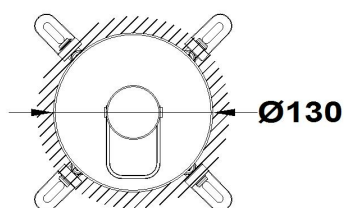

LAVI

1 way built in part

Ref: 31240020NA EAN: 8413509264576

Finish: Matte black / amazon oak

- Precise and smooth ceramic cartridge.
- Durable paint finish.
- Ultraslim plate.
- Built-in part not included.
- Required Multi-Box (ref.1065200).
- Without shower set.