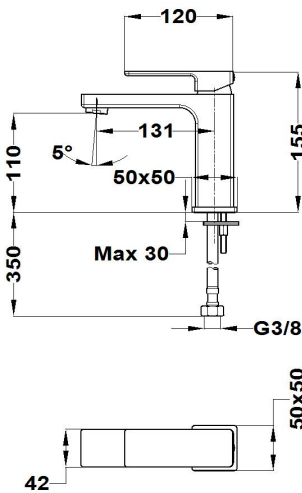

SOLLER
M washbasin mixer

Ref: 853461250 EAN: 8413509228028

Finish: Chrome

- Precise and smooth ceramic cartridge.
- Water flow limiter 5 L/min.
- Save up to 60% compared to a standard tap.
- Ideal for BREEAM and LEED projects.
- 3/8"-1/2" flexible inlet pipes included.
- Anti-limescale aerator.
- Without drain stopper.