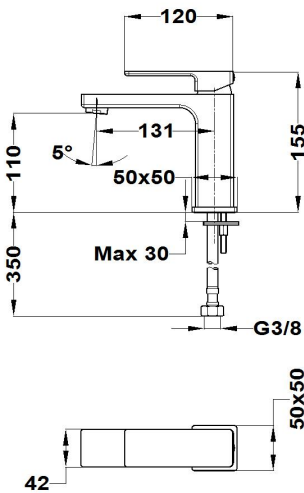

SOLLER
M washbasin mixer

Ref: 85346125N EAN: 8413509261810

Finish: Matte black

- Precise and smooth ceramic cartridge.
- Durable paint finish.
- Water flow limiter 5 L/min.
- Save up to 60% compared to a standard tap.
- Ideal for BREEAM and LEED projects.
- 3/8"-1/2" flexible inlet pipes included.
- Anti-limescale aerator.
- Without drain stopper.