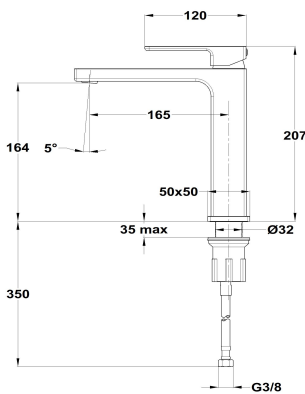

SOLLER L washbasin mixer

Ref: 853861250 EAN: 8413509228042

Finish: Chrome

- Precise and smooth ceramic cartridge.
- Water flow limiter 5 L/min.
- Save up to 60% compared to a standard tap.
- Ideal for BREEAM and LEED projects.
- Easy Fix fast installation system.
- 3/8"-1/2" flexible inlet pipes included.
- Anti-limescale aerator.
- Without drain stopper.