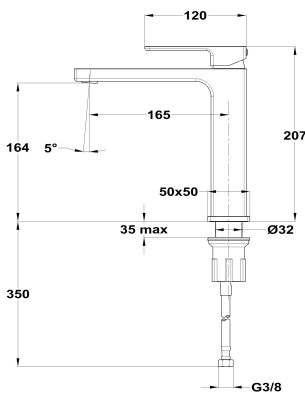

SOLLER

L washbasin mixer

Ref: 85386125N EAN: 8413509261827

Finish: Matte black

- Precise and smooth ceramic cartridge.
- Durable paint finish.
- Water flow limiter 5 L/min.
- Save up to 60% compared to a standard tap.
- Ideal for BREEAM and LEED projects.
- Easy Fix fast installation system.
- 3/8"-1/2" flexible inlet pipes included.
- Anti-limescale aerator.
- Without drain stopper.