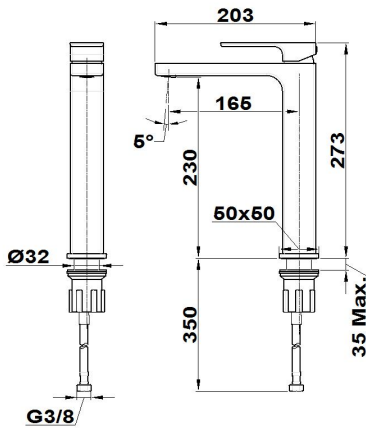

SOLLER  
**XI washbasin mixer**

Ref: 853111250 EAN: 8413509235392

Finish: Chrome

- Precise and smooth ceramic cartridge.
- Water flow limiter 5 L/min.
- Save up to 60% compared to a standard tap.
- Ideal for BREEAM and LEED projects.
- Easy Fix fast installation system.
- 3/8"-1/2" flexible inlet pipes included.
- Anti-limescale aerator.
- Without drain stopper.