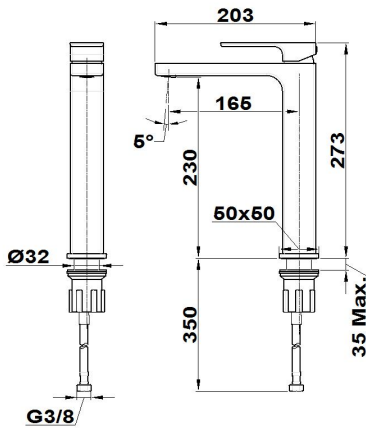

SOLLER
XI washbasin mixer

Ref: 853111250 EAN: 8413509235392

Finish: Chrome

- Precise and smooth ceramic cartridge.
- Water flow limiter 5 L/min.
- Save up to 60% compared to a standard tap.
- Ideal for BREEAM and LEED projects.
- Easy Fix fast installation system.
- 3/8"-1/2" flexible inlet pipes included.
- Anti-limescale aerator.
- Without drain stopper.